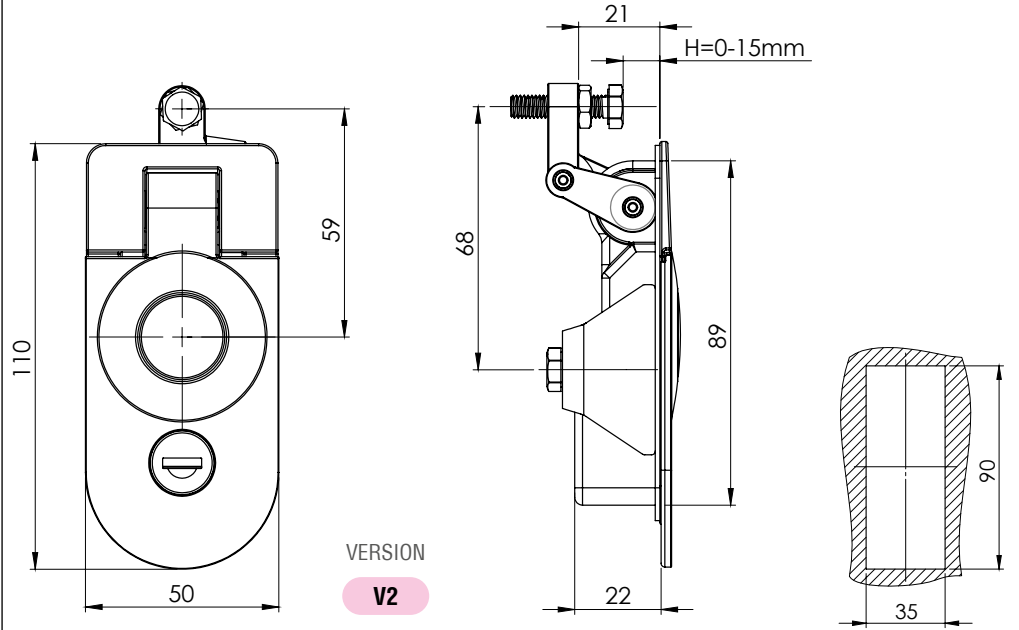

VERSION

V2

KULLANIM ALANLARI:

Jeneratörler, Makine Kapakları,
Kompresör

APPLICATIONS:

Generators, Machinery Covers,
Compressors

Kod Code 013
Version V
Gövde Body F
Kol Handle F
Barel Cylinder CC

Yüzey / Finishing
Yüzey / Finishing

MALZEME / MATERIAL	
GÖVDE BODY	Zamak Zinc Die

BAREL / CYLINDER TYPE (CC)		CODE
	Farklı Şifre / Keyed Different	02
	Eurokey (1333)	03

YÜZEY / FINISHING		CODE
	Krom Kaplama / Chrome Plated	1
	Siyah Toz Boya / Black Powder Coated	2